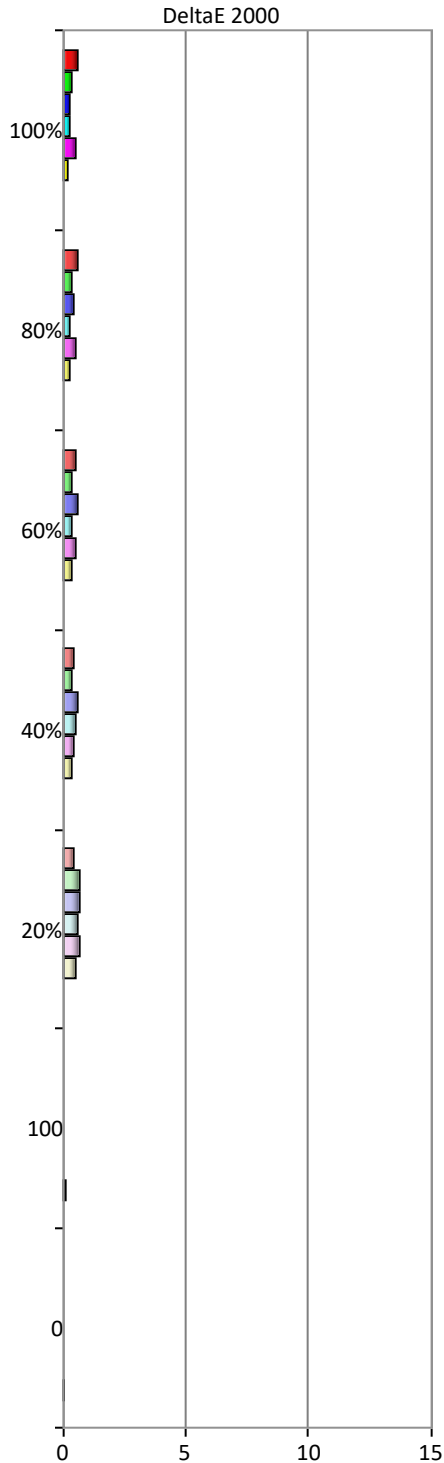

Saturation Sweeps

Saturations Avg dE: 2000   0.5
Saturations Max dE: 2000   0.7