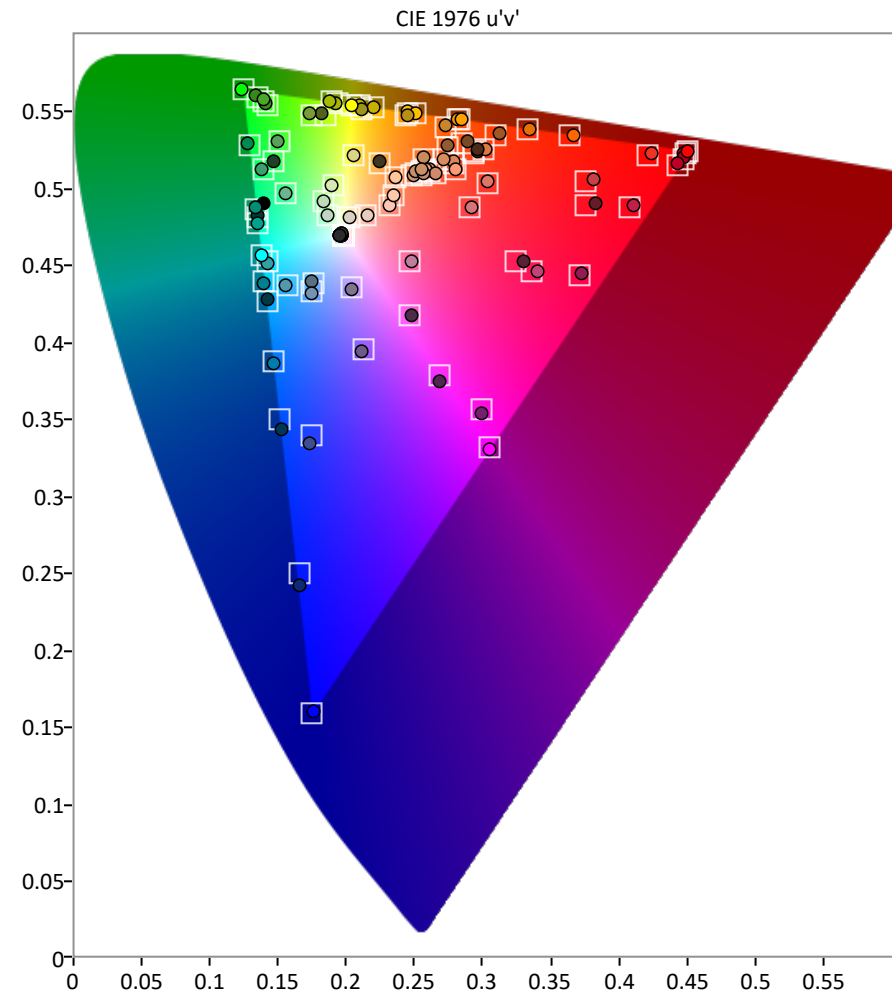

ColorChecker

Name: madVR Labs
Phone:
Address Line 1:
Address Line 2:
City:
State: Zip:
Report Generated: 04/06/2023

Manufacturer: JVC
Model: NZ8 (RS3100)
Serial:

Meter: Portrait Displays C6 HDR2000
Meter Mode: Current Mode - diffuser enable

ColorChecker

Saturations Avg dE: 2000   0.5
Saturations Max dE: 2000   1.1