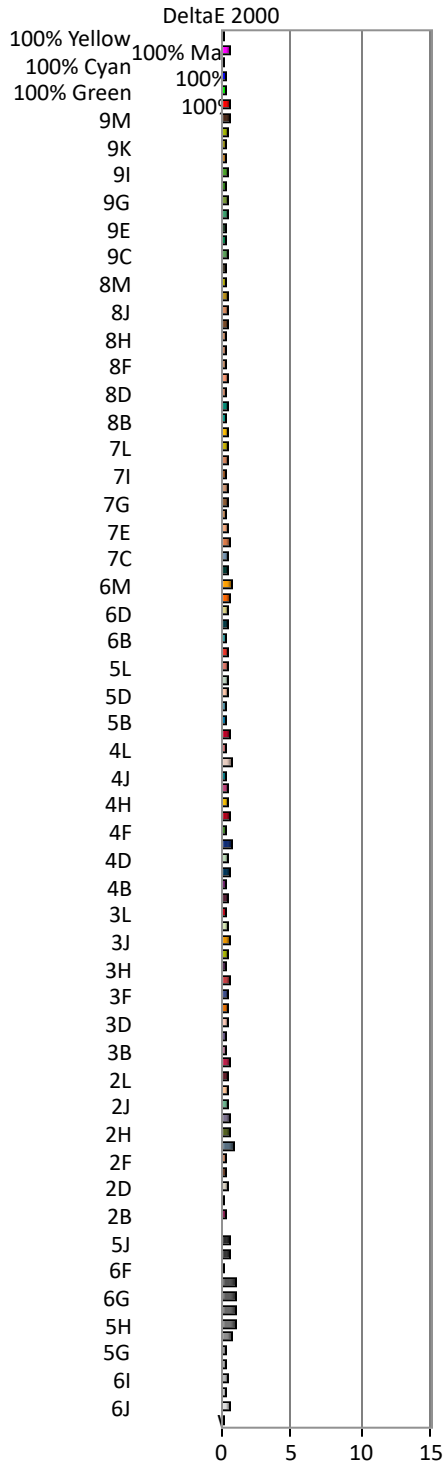

ColorChecker

Saturations Avg dE: 2000   0.5
Saturations Max dE: 2000   1.1